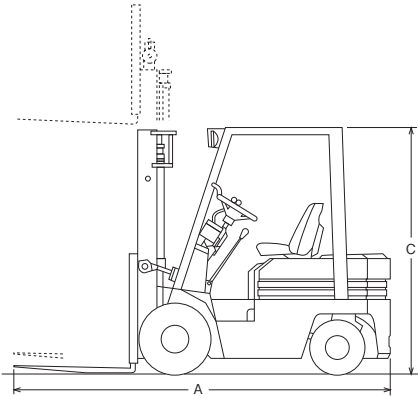

# Forklift 1.5~10ton Hand Pallet 2·3ton

### Dimension

### Specifications

Model	FD15	FD25	FD30	FD40	FD60	FD70	FD100
Rated capacity (kg)	1,500	2,500	3,000	4,000	6,000	7,000	10,000
Dimensions (mm)	Overall length <b>A</b>	3,315	3,670	3,815	4,200	4,725	5,465
	Overall width <b>B</b>	1,070	1,150	1,240	1,450	1,995	2,245
	Overall height <b>C</b>	2,030	2,060	2,120	2,240	2,515	2,850
	Fork length	1,070	1,070	1,070	1,070	1,220	1,220
Max.Lifting height (mm)	3,000	3,000	3,000	3,000	4,370	3,000	3,000
Minimum turning radius (mm)	1,960	2,240	2,400	2,750	3,350	3,380	3,880
Total weight (kg)	2,640	3,700	4,300	6,230	8,680	9,580	12,530