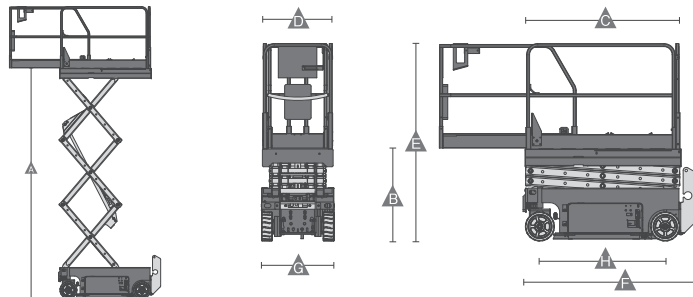

Scissors Lift (Electric)

Scissors Lift (NEW Electric E-Drive)

For Rent & Sale

Specifications

Model	GS1930 E-Drive	GS1932m E-Drive	GS2646 E-Drive	GS3246 E-Drive	GS4046 E-Drive	GS4655 E-Drive
Max. Working height (m)	7,85	7,55	9,96	11,78	13,94	15,95
Max. Platform height (m)	A 5,85	5,55	7,96	9,78	11,94	13,95
Platform height stowed (m)	B 1,04	0,87	1,20	1,32	1,45	1,45
Platform length - outside (m)	C 1,66	1,40	2,26	2,26	2,26	2,26
Slide-out platform extension deck (m)	0,91	0,06	0,91	0,91	0,91	0,91
Platform width - outside (m)	D 0,76	0,77	1,16	1,16	1,16	1,16
Guardrail height (m)	1,10	1,10	1,10	1,10	1,10	1,10
Height - stowed: folded guardrails (m)	E 2,16	1,97	2,32	2,43	2,57	2,57
Length - stowed (m)	F 1,83	1,40	2,44	2,44	2,48	2,48
Width (m)	G 0,76	0,81	1,16	1,16	1,18	1,18
Wheelbase (m)	H 1,32	1,12	1,85	1,85	1,85	1,85
Safe working load (kg)	227	227	454	318	350	349
Power Source	Battery					
Weight (kg)	1.456	1.179	1.971	2.367	3.117	3.117

GS2646

Specifications

Model	SJ3219	GS1930	GS2632	GS2646	GS3246	GS4047	GS4655
Max. Working height (m)	7.79	7.79	9.80	9.80	11.75	13.94	15.95
Max. Platform height (m)	A 5.79	5.79	7.80	7.80	9.75	11.94	13.95
Platform height stowed (m)	B 0.99	1.00	1.16	1.16	1.29	1.43	1.64
Platform length - outside (m)	C 1.78	1.63	2.26	2.26	2.26	2.26	2.84
Slide-out platform extension deck (m)	0.91	0.91	0.91	0.91	0.91	0.91	1.22
Platform width - outside (m)	D 0.81	0.74	0.81	1.15	1.15	1.16	1.35
Guardrail height (m)	1.10	0.99	1.10	1.10	1.09	1.10	1.1
Height - stowed: folded guardrails (m)	E 1.99	2.11	2.26	2.26	2.39	2.55	2.77
Length - stowed (m)	F 1.78	1.83	2.44	2.41	2.41	2.48	3.11
Width (m)	G 0.81	0.76	0.81	1.17	1.17	1.20	1.41
Wheelbase (m)	H 1.40	1.32	1.85	1.85	1.85	1.85	2.47
Safe working load (kg)	227	227	227	454	318	350	349
Power Source	Battery						
Weight (kg)	1,312	1,226	1,959	1,983	2,353	3,222	3,711