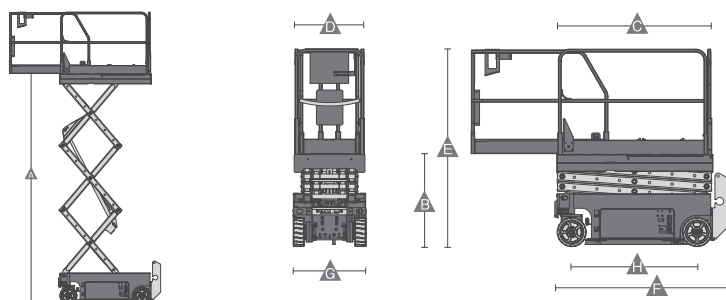

Scissors Lift (Electric)

Scissors Lift (NEW Electric E-Drive)

For Rent & Sale

Specifications

Model	GS1930 E-Drive	GS1932m E-Drive	GS2646 E-Drive	GS3246 E-Drive	GS4046 E-Drive	GS4655 E-Drive
Max. Working height (m)	7,85	7,55	9,96	11,78	13,94	15,95
Max. Platform height (m)	A 5,85	5,55	7,96	9,78	11,94	13,95
Platform height stowed (m)	B 1,04	0,87	1,20	1,32	1,45	1,45
Platform length - outside (m)	C 1,66	1,40	2,26	2,26	2,26	2,26
Slide-out platform extension deck (m)	0,91	0,06	0,91	0,91	0,91	0,91
Platform width - outside (m)	D 0,76	0,77	1,16	1,16	1,16	1,16
Guardrail height (m)	1,10	1,10	1,10	1,10	1,10	1,10
Height - stowed: folded guardrails (m)	E 2,16	1,97	2,32	2,43	2,57	2,57
Length - stowed (m)	F 1,83	1,40	2,44	2,44	2,48	2,48
Width (m)	G 0,76	0,81	1,16	1,16	1,18	1,18
Wheelbase (m)	H 1,32	1,12	1,85	1,85	1,85	1,85
Safe working load (kg)	227	227	454	318	350	349
Power Source	Battery					
Weight (kg)	1.456	1.179	1.971	2.367	3.117	3.117

GS2646

Specifications

Model	SJ3219	GS1930	GS2632	GS2646	GS3246	GS4047	GS4655
Max. Working height (m)	7.79	7.79	9.80	9.80	11.75	13.94	15.95
Max. Platform height (m)	A 5.79	5.79	7.80	7.80	9.75	11.94	13.95
Platform height stowed (m)	B 0.99	1.00	1.16	1.16	1.29	1.43	1.64
Platform length - outside (m)	C 1.78	1.63	2.26	2.26	2.26	2.26	2.84
Slide-out platform extension deck (m)	0.91	0.91	0.91	0.91	0.91	0.91	1.22
Platform width - outside (m)	D 0.81	0.74	0.81	1.15	1.15	1.16	1.35
Guardrail height (m)	1.10	0.99	1.10	1.10	1.09	1.10	1.1
Height - stowed: folded guardrails (m)	E 1.99	2.11	2.26	2.26	2.39	2.55	2.77
Length - stowed (m)	F 1.78	1.83	2.44	2.41	2.41	2.48	3.11
Width (m)	G 0.81	0.76	0.81	1.17	1.17	1.20	1.41
Wheelbase (m)	H 1.40	1.32	1.85	1.85	1.85	1.85	2.47
Safe working load (kg)	227	227	227	454	318	350	349
Power Source	Battery						
Weight (kg)	1,312	1,226	1,959	1,983	2,353	3,222	3,711