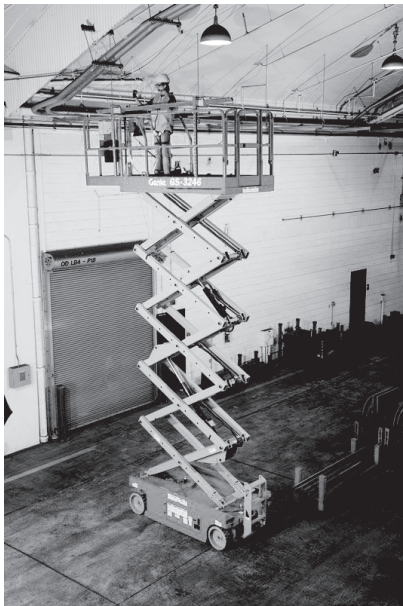

Scissors Lift (Electric)

Scissors Lift (NEW Electric E-Drive)

For Rent & Sale

Specifications

Model	GS1930 E-Drive	GS1932m E-Drive	GS2646 E-Drive	GS3246 E-Drive	GS4046 E-Drive	GS4655 E-Drive
Max. Working height (m)	7,85	7,55	9,96	11,78	13,94	15,95
Max. Platform height (m)	A 5,85	5,55	7,96	9,78	11,94	13,95
Platform height stowed (m)	B 1,04	0,87	1,20	1,32	1,45	1,45
Platform length - outside (m)	C 1,66	1,40	2,26	2,26	2,26	2,26
Slide-out platform extension deck (m)	0,91	0,06	0,91	0,91	0,91	0,91
Platform width - outside (m)	D 0,76	0,77	1,16	1,16	1,16	1,16
Guardrail height (m)	1,10	1,10	1,10	1,10	1,10	1,10
Height - stowed: folded guardrails (m)	E 2,16	1,97	2,32	2,43	2,57	2,57
Length - stowed (m)	F 1,83	1,40	2,44	2,44	2,48	2,48
Width (m)	G 0,76	0,81	1,16	1,16	1,18	1,18
Wheelbase (m)	H 1,32	1,12	1,85	1,85	1,85	1,85
Safe working load (kg)	227	227	454	318	350	349
Power Source	Battery					
Weight (kg)	1.456	1.179	1.971	2.367	3.117	3.117

※Specifications will be changed by year of manufacture.

- ▶ **90%** Reduce Oil Leakage
- ▶ **70%** Fewer Hoses and Fittings
- ▶ **30%** Increase in Runtime and Efficiency

Scissors Lift (Electric)

For Rent & Sale