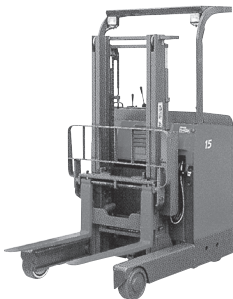

Forklift 1.5~10ton

Hand Pallet 2·3ton

Diesel Forklift

Dimension

Specifications

Model	FD15	FD25	FD30	FD40	FD60	FD70	FD100
Rated capacity (kg)	1,500	2,500	3,000	4,000	6,000	7,000	10,000
Dimensions (mm)	Overall length A	3,315	3,670	3,815	4,200	4,725	5,465
	Overall width B	1,070	1,150	1,240	1,450	1,995	2,245
	Overall height C	2,030	2,060	2,120	2,240	2,515	2,850
	Fork length	1,070	1,070	1,070	1,070	1,220	1,220
Max.Lifting height (mm)	3,000	3,000	3,000	3,000	4,370	3,000	3,000
Minimum turning radius (mm)	1,960	2,240	2,400	2,750	3,350	3,380	3,880
Total weight (kg)	2,640	3,700	4,300	6,230	8,680	9,580	12,530

※ High-mast (4~6m) is also available

※ Attachment-Extension fork

※ Contact sales if exact dimensions are required

Battery Forklift

Specifications

Model	FB15P	FBA18-JZ	FB20	FB25	FBA30-JZ	
Rated capacity(kg)	1,500	1,800	2,000	2,500	3,000	
Dimensions(mm)	Overall length A	3,070	2,118	3,285	3,345	2,548
	Overall width B	1,090	1,120	1,175	1,175	1,285
	Overall height C	1,980	2,000	1,995	1,995	2,045
	Fork length	1,070	1,070	1,070	1,070	1,070
Max.Lifting height(mm)	4,000	4,500	4,000	4,000	4,500	
Minimum turning radius(mm)	1,760	1,965	1,950	2,005	2,349	
Total weight(kg)	2,850	3,490	3,680	4,185	5,100	

※ Contact sales if exact dimensions are required

Reach Truck

Specifications

Model	FBR15	FBR20	FBR25	FBRA30	
Rated capacity(kg)	1,500	2,000	2,500	3,000	
Dimensions(mm)	Overall length A	1,980	2,170	2,170	2,380
	Overall width B	1,090	1,165	1,215	1,230
	Overall height C	2,200	2,330	2,330	2,330
	Fork length	1,070	1,070	1,070	1,070
Max.Lifting height(mm)	3,000	3,000	3,000	4,000	
Minimum turning radius(mm)	1,555	1,750	1,940	2,240	
Total weight(kg)	1,720	2,310	2,400	2,780	

※ Contact sales if exact dimensions are required

Hand Pallet

Specifications

Model	BF25	BF30M
Capacity (kg)	2,500	3,000
Lifting Height (mm)	200	200
Over weight (two fork) (mm)	520	685
Wide (fork to fork) (mm)	370	370
Fork Lower (mm)	95	95
Tires	Non Making Tire	
Fork Length (mm)	1,200	1,200