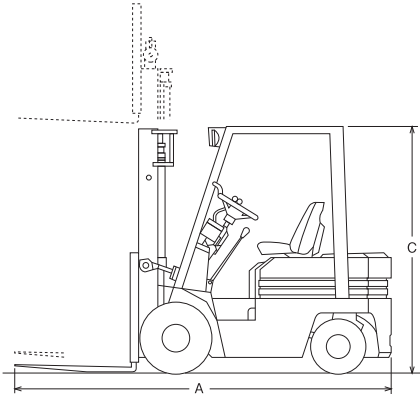

Forklift 1.5~10ton

Hand Pallet 2·3ton

Diesel Forklift

Dimension

Specifications

Model	FD15	FD25	FD30	FD40	FD60	FD70	FD100
Rated capacity (kg)	1,500	2,500	3,000	4,000	6,000	7,000	10,000
Dimensions (mm)	Overall length A	3,315	3,670	3,815	4,200	4,725	5,465
	Overall width B	1,070	1,150	1,240	1,450	1,995	2,245
	Overall height C	2,030	2,060	2,120	2,240	2,515	2,850
	Fork length	1,070	1,070	1,070	1,070	1,220	1,220
Max.Lifting height (mm)	3,000	3,000	3,000	3,000	4,370	3,000	3,000
Minimum turning radius (mm)	1,960	2,240	2,400	2,750	3,350	3,380	3,880
Total weight (kg)	2,640	3,700	4,300	6,230	8,680	9,580	12,530

※ High-mast (4~6m) is also available

※ Attachment-Extension fork

※ Contact sales if exact dimensions are required

Battery Forklift

Specifications

Model	FB15P	FBA18-JZ	FB20	FB25	FBA30-JZ	
Rated capacity(kg)	1,500	1,800	2,000	2,500	3,000	
Dimensions(mm)	Overall length A	3,070	2,118	3,285	3,345	2,548
	Overall width B	1,090	1,120	1,175	1,175	1,285
	Overall height C	1,980	2,000	1,995	1,995	2,045
	Fork length	1,070	1,070	1,070	1,070	1,070
Max.Lifting height(mm)	4,000	4,500	4,000	4,000	4,500	
Minimum turning radius(mm)	1,760	1,965	1,950	2,005	2,349	
Total weight(kg)	2,850	3,490	3,680	4,185	5,100	

※ Contact sales if exact dimensions are required

Reach Truck

Specifications

Model	FBR15	FBR20	FBR25	FBRA30	
Rated capacity(kg)	1,500	2,000	2,500	3,000	
Dimensions(mm)	Overall length A	1,980	2,170	2,170	2,380
	Overall width B	1,090	1,165	1,215	1,230
	Overall height C	2,200	2,330	2,330	2,330
	Fork length	1,070	1,070	1,070	1,070
Max.Lifting height(mm)	3,000	3,000	3,000	4,000	
Minimum turning radius(mm)	1,555	1,750	1,940	2,240	
Total weight(kg)	1,720	2,310	2,400	2,780	

※ Contact sales if exact dimensions are required

Hand Pallet

Specifications

Model	BF25	BF30M
Capacity (kg)	2,500	3,000
Lifting Height (mm)	200	200
Over weight (two fork) (mm)	520	685
Wide (fork to fork) (mm)	370	370
Fork Lower (mm)	95	95
Tires	Non Making Tire	
Fork Length (mm)	1,200	1,200