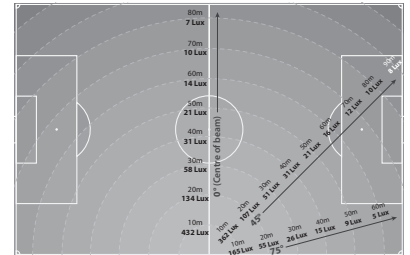

### Specifications

Make		NISHIO	
Model		NSL280 (Rain Proof Type)	NSP1301
Bulb Capacity (Watt x Bulbs)		20 x 8	135
Bulb Configuration		Fluorescent	LED
Dimensions	Length (mm)	350	430
	Width (mm)	350	530
	Height (mm)	1,020	1,700
Weight (kg)		18	15

### Illuminated Area

MODE: 360° -spread

MODE: 180° spread

### Specifications

Make		Prime Design Sweden AB	
Model		BL420MX	BL600MX
Weight (kg)		45	47
Max. Height (m)		4.5	4.5
Width (cm)		30	30
Lumen (K)		65	95
Power (W)		420	620
IP Class		IP65	IP65
Voltage (V)		110-230VAC 50/60Hz	110-230VAC 50/60Hz

### Specifications

Make		NISHIO
Model		LSL-20-01
Dimension (mm)		Ø 51 x 1,200
Weight (kg)		1.4
Voltage (V)		AC200
Bulb Capacity (W)		21 (±1W)
Bulb Configuration		LED
Bulb Output (Lumens)		2,200
Light Angle (°)		280
Cable (m)		5