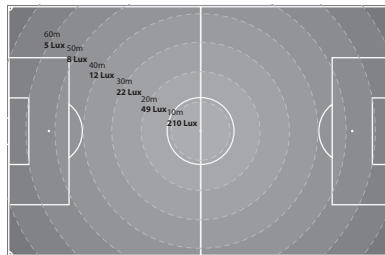

### Illuminated Area

### Specifications

Make		NISHIO	
Model		NSL280 (Rain Proof Type)	NSP1301
Bulb Capacity (Watt x Bulbs)		20 x 8	135
Bulb Configuration		Fluorescent	LED
Dimensions	Length (mm)	350	430
	Width (mm)	350	530
	Height (mm)	1,020	1,700
Weight (kg)		18	15

### Illuminated Area

MODE: 360° -spread

MODE: 180° spread

### Specifications

Make		NISHIO
Model		LSL-20-01
Dimension (mm)		Ø 51 x 1,200
Weight (kg)		1.4
Voltage (V)		AC200
Bulb Capacity (W)		21 (±1W)
Bulb Configuration		LED
Bulb Output (Lumens)		2,200
Light Angle (°)		280
Cable (m)		5