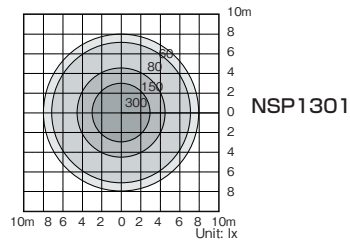

### Specifications

Make		NISHIO	
Model		NSL280 (Rain Proof Type)	NSP1301
Bulb Capacity (Watt x Bulbs)		20 x 8	135
Bulb Configuration		Fluorescent	LED
Dimensions	Length (mm)	350	430
	Width (mm)	350	530
	Height (mm)	1,020	1,700
Weight (kg)		18	15

### Specifications

Make		Prime Design Sweden AB	
Model		BL420MX	BL600MX
Weight (kg)		45	47
Max. Height (m)		4.5	4.5
Width (cm)		30	30
Lumen (K)		65	95
Power (W)		420	620
IP Class		IP65	IP65
Voltage (V)		110-230VAC 50/60Hz	110-230VAC 50/60Hz

### Specifications

Make		NISHIO
Model		LSL-20-01
Dimension (mm)		Ø 51 x 1,200
Weight (kg)		1.4
Voltage (V)		AC200
Bulb Capacity (W)		21 (±1W)
Bulb Configuration		LED
Bulb Output (Lumens)		2,200
Light Angle (°)		280
Cable (m)		5