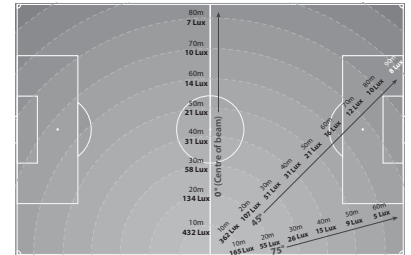

### Illuminated Area

### Specifications

Make		NISHIO	
Model		NSL280 (Rain Proof Type)	NSP1301
Bulb Capacity (Watt x Bulbs)		20 x 8	135
Bulb Configuration		Fluorescent	LED
Dimensions	Length (mm)	350	430
	Width (mm)	350	530
	Height (mm)	1,020	1,700
Weight (kg)		18	15

### Specifications

Make		Prime Design Sweden AB	
Model		BL420MX	BL600MX
Weight (kg)		45	47
Max. Height (m)		4.5	4.5
Width (cm)		30	30
Lumen (K)		65	95
Power (W)		420	620
IP Class		IP65	IP65
Voltage (V)		110-230VAC 50/60Hz	110-230VAC 50/60Hz

### Specifications

Make		NISHIO	
Model		LSL-20-01	
Dimension (mm)		Ø 51 x 1,200	
Weight (kg)		1.4	
Voltage (V)		AC200	
Bulb Capacity (W)		21 (±1W)	
Bulb Configuration		LED	
Bulb Output (Lumens)		2,200	
Light Angle (°)		280	
Cable (m)		5	