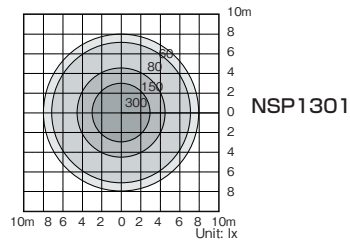

### Specifications

Make		NISHIO	
Model		NSL280 (Rain Proof Type)	NSP1301
Bulb Capacity (Watt x Bulbs)		20 x 8	135
Bulb Configuration		Fluorescent	LED
Dimensions	Length (mm)	350	430
	Width (mm)	350	530
	Height (mm)	1,020	1,700
Weight (kg)		18	15

### Specifications

Make		Prime Design Sweden AB	
Model		BL420MX	BL600MX
Weight (kg)		45	47
Max. Height (m)		4.5	4.5
Width (cm)		30	30
Lumen (K)		65	95
Power (W)		420	620
IP Class		IP65	IP65
Voltage (V)		110-230VAC 50/60Hz	110-230VAC 50/60Hz

### Specifications

Make		NISHIO	
Model		LSL-20-01	
Dimension (mm)		Ø 51 x 1,200	
Weight (kg)		1.4	
Voltage (V)		AC200	
Bulb Capacity (W)		21 (±1W)	
Bulb Configuration		LED	
Bulb Output (Lumens)		2,200	
Light Angle (°)		280	
Cable (m)		5	