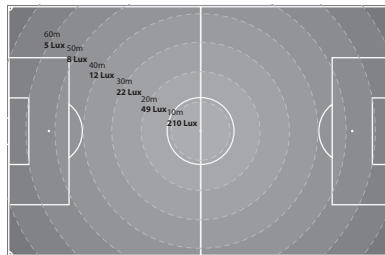

### Illuminated Area

### Specifications

Make		NISHIO	
Model		NSL280 (Rain Proof Type)	NSP1301
Bulb Capacity (Watt x Bulbs)		20 x 8	135
Bulb Configuration		Fluorescent	LED
Dimensions	Length (mm)	350	430
	Width (mm)	350	530
	Height (mm)	1,020	1,700
Weight (kg)		18	15

### Specifications

Make		Prime Design Sweden AB	
Model		BL420MX	BL600MX
Weight (kg)		45	47
Max. Height (m)		4.5	4.5
Width (cm)		30	30
Lumen (K)		65	95
Power (W)		420	620
IP Class		IP65	IP65
Voltage (V)		110-230VAC 50/60Hz	110-230VAC 50/60Hz

### Specifications

Make		NISHIO	
Model		LSL-20-01	
Dimension (mm)		Ø 51 x 1,200	
Weight (kg)		1.4	
Voltage (V)		AC200	
Bulb Capacity (W)		21 (±1W)	
Bulb Configuration		LED	
Bulb Output (Lumens)		2,200	
Light Angle (°)		280	
Cable (m)		5	