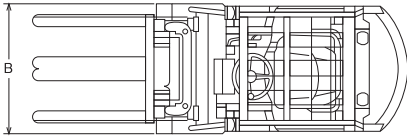

### Dimensions

### Specifications

Model	FD15	FD25	FD30	FD40	FD60	FD70	FD100
Max. Rated Capacity (kg)	1,500	2,500	3,000	4,000	6,000	7,000	10,000
Dimensions (mm)	Overall Length A	3,315	3,670	3,815	4,200	4,725	5,465
	Overall Width B	1,070	1,150	1,240	1,450	1,995	2,245
	Overall Height C	2,030	2,060	2,120	2,240	2,515	2,850
	Fork Length	1,070	1,070	1,070	1,070	1,220	1,220
Max.Lifting Height (mm)	3,000	3,000	3,000	3,000	4,370	3,000	3,000
Minimum Turning Radius (mm)	1,960	2,240	2,400	2,750	3,350	3,380	3,880
Total Weight (kg)	2,640	3,700	4,300	6,230	8,680	9,580	12,530

### Specifications

Model	FB15	FB18	FB20	FB25	FB30	
Max. Rated Capacity (kg)	1,500	1,800	2,000	2,500	3,000	
Dimensions (mm)	Overall Length A	3,070	2,118	3,285	3,345	2,548
	Overall Width B	1,090	1,120	1,175	1,175	1,285
	Overall Height C	1,980	2,000	1,995	1,995	2,045
	Fork Length	1,070	1,070	1,070	1,070	1,070
Max.Lifting Height (mm)	3,000	3,000	3,000	4,000	4,500	
Minimum Turning Radius (mm)	1,760	1,965	1,950	2,005	2,349	
Total Weight (kg)	2,850	3,490	3,680	4,185	5,100	

### Specifications

Model	FBR15	FBR20	FBR25	FBR30	
Max. Rated Capacity (kg)	1,500	2,000	2,500	3,000	
Dimensions (mm)	Overall Length A	1,980	2,170	2,170	2,380
	Overall Width B	1,090	1,165	1,215	1,230
	Overall Height C	2,200	2,330	2,330	2,330
	Fork Length	1,070	1,070	1,070	1,070
Max.Lifting Height (mm)	3,000	3,000	3,000	4,000	
Minimum Turning Radius (mm)	1,555	1,750	1,940	2,240	
Total Weight (kg)	1,720	2,310	2,400	2,780	