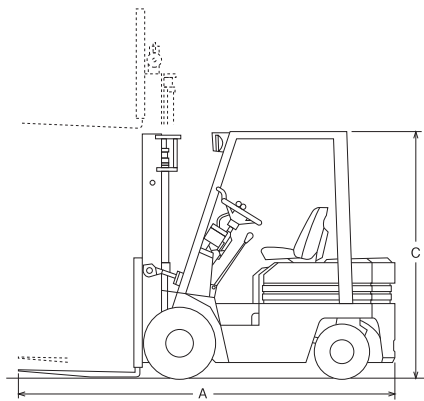

### Dimensions

### Specifications

Model	FD15	FD25	FD30	FD40	FD60	FD70	FD100
Max. Rated Capacity (kg)	1,500	2,500	3,000	4,000	6,000	7,000	10,000
Dimensions (mm)	Overall Length A	3,315	3,670	3,815	4,200	4,725	5,465
	Overall Width B	1,070	1,150	1,240	1,450	1,995	2,245
	Overall Height C	2,030	2,060	2,120	2,240	2,515	2,850
	Fork Length	1,070	1,070	1,070	1,070	1,220	1,220
Max.Lifting Height (mm)	3,000	3,000	3,000	3,000	4,370	3,000	3,000
Minimum Turning Radius (mm)	1,960	2,240	2,400	2,750	3,350	3,380	3,880
Total Weight (kg)	2,640	3,700	4,300	6,230	8,680	9,580	12,530

### Specifications

Model	FB15	FB18	FB20	FB25	FB30	
Max. Rated Capacity (kg)	1,500	1,800	2,000	2,500	3,000	
Dimensions (mm)	Overall Length A	3,070	2,118	3,285	3,345	2,548
	Overall Width B	1,090	1,120	1,175	1,175	1,285
	Overall Height C	1,980	2,000	1,995	1,995	2,045
	Fork Length	1,070	1,070	1,070	1,070	1,070
Max.Lifting Height (mm)	3,000	3,000	3,000	4,000	4,500	
Minimum Turning Radius (mm)	1,760	1,965	1,950	2,005	2,349	
Total Weight (kg)	2,850	3,490	3,680	4,185	5,100	