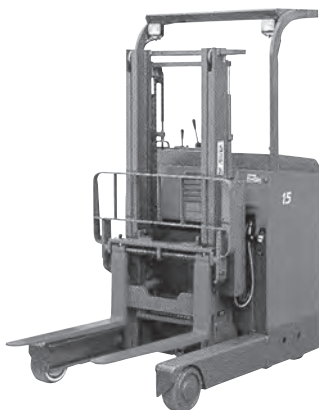

Reach Truck

Specifications

Model	FBR15	FBR20	FBR25	FBR30	
Max. Rated Capacity (kg)	1,500	2,000	2,500	3,000	
Dimensions (mm)	Overall Length A	1,980	2,170	2,170	2,380
	Overall Width B	1,090	1,165	1,215	1,230
	Overall Height C	2,200	2,330	2,330	2,330
	Fork Length	1,070	1,070	1,070	1,070
Max.Lifting Height (mm)	3,000	3,000	3,000	4,000	
Minimum Turning Radius (mm)	1,555	1,750	1,940	2,240	
Total Weight (kg)	1,720	2,310	2,400	2,780	

※Contact sales if exact dimensions are required