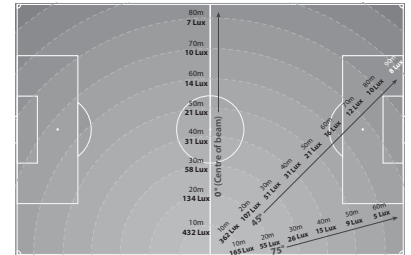

Nishio Tellastar Series (Electric)

Stand Light - LED Smart Pole Light

NSL280
(Rain Proof Type)

NSP1301

Illuminated Area

Specifications

Make		NISHIO	
Model	NSL280 (Rain Proof Type)	NSP1301	
Bulb Capacity (Watt x Bulbs)	20 x 8	135	
Bulb Configuration	Fluorescent	LED	
Dimensions	Length (mm)	350	430
	Width (mm)	350	530
	Height (mm)	1,020	1,700
Weight (kg)	18	15	

LED Base Light

Illuminated Area

Specifications

Make		Prime Design Sweden AB	
Model	BL420MX	BL600MX	
Weight (kg)	45	47	
Max. Height (m)	4.5	4.5	
Width (cm)	30	30	
Lumen (K)	65	95	
Power (W)	420	620	
IP Class	IP65	IP65	
Voltage (V)	110-230VAC 50/60Hz	110-230VAC 50/60Hz	

LED Stick Light

Max. link 20units (124m)

Specifications

Make		NISHIO	
Model	LSL-20-01		
Dimension (mm)	Ø 51 x 1,200		
Weight (kg)	1.4		
Voltage (V)	AC200		
Bulb Capacity (W)	21 (±1W)		
Bulb Configuration	LED		
Bulb Output (Lumens)	2,200		
Light Angle (°)	280		
Cable (m)	5		