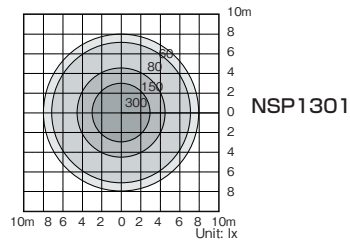

Nishio Tellastar Series (Electric)

Stand Light - LED Smart Pole Light

NSL280
(Rain Proof Type)

NSP1301

Illuminated Area

Specifications

Make		NISHIO	
Model	NSL280 (Rain Proof Type)	NSP1301	
Bulb Capacity (Watt x Bulbs)	20 x 8	135	
Bulb Configuration	Fluorescent	LED	
Dimensions	Length (mm)	350	430
	Width (mm)	350	530
	Height (mm)	1,020	1,700
Weight (kg)	18	15	

LED Base Light

Illuminated Area

Specifications

Make		Prime Design Sweden AB	
Model	BL420MX	BL600MX	
Weight (kg)	45	47	
Max. Height (m)	4.5	4.5	
Width (cm)	30	30	
Lumen (K)	65	95	
Power (W)	420	620	
IP Class	IP65	IP65	
Voltage (V)	110-230VAC 50/60Hz	110-230VAC 50/60Hz	

LED Stick Light

Max. link 20units (124m)

Specifications

Make		NISHIO	
Model	LSL-20-01		
Dimension (mm)	Ø 51 x 1,200		
Weight (kg)	1.4		
Voltage (V)	AC200		
Bulb Capacity (W)	21 (±1W)		
Bulb Configuration	LED		
Bulb Output (Lumens)	2,200		
Light Angle (°)	280		
Cable (m)	5		