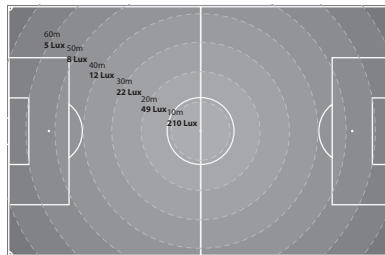

Nishio Tellastar Series (Electric)

Stand Light - LED Smart Pole Light

NSL280
(Rain Proof Type)

NSP1301

Illuminated Area

Specifications

Make		NISHIO	
Model	NSL280 (Rain Proof Type)	NSP1301	
Bulb Capacity (Watt x Bulbs)	20 x 8	135	
Bulb Configuration	Fluorescent	LED	
Dimensions	Length (mm)	350	430
	Width (mm)	350	530
	Height (mm)	1,020	1,700
Weight (kg)	18	15	

LED Base Light

Illuminated Area

Specifications

Make		Prime Design Sweden AB	
Model	BL420MX	BL600MX	
Weight (kg)	45	47	
Max. Height (m)	4.5	4.5	
Width (cm)	30	30	
Lumen (K)	65	95	
Power (W)	420	620	
IP Class	IP65	IP65	
Voltage (V)	110-230VAC 50/60Hz	110-230VAC 50/60Hz	

LED Stick Light

Max. link 20units (124m)

Specifications

Make		NISHIO	
Model	LSL-20-01		
Dimension (mm)	Ø 51 x 1,200		
Weight (kg)	1.4		
Voltage (V)	AC200		
Bulb Capacity (W)	21 (±1W)		
Bulb Configuration	LED		
Bulb Output (Lumens)	2,200		
Light Angle (°)	280		
Cable (m)	5		