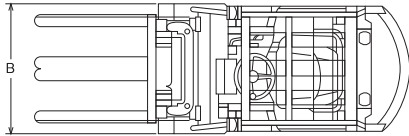

Diesel Forklift·Battery Forklift·Reach Truck

Diesel Forklift

Dimensions

Specifications

Model	FD15	FD25	FD30	FD40	FD60	FD70	FD100
Max. Rated Capacity (kg)	1,500	2,500	3,000	4,000	6,000	7,000	10,000
Dimensions (mm)	Overall Length A	3,315	3,670	3,815	4,200	4,725	5,465
	Overall Width B	1,070	1,150	1,240	1,450	1,995	2,245
	Overall Height C	2,030	2,060	2,120	2,240	2,515	2,850
	Fork Length	1,070	1,070	1,070	1,070	1,220	1,220
Max.Lifting Height (mm)	3,000	3,000	3,000	3,000	4,370	3,000	3,000
Minimum Turning Radius (mm)	1,960	2,240	2,400	2,750	3,350	3,380	3,880
Total Weight (kg)	2,640	3,700	4,300	6,230	8,680	9,580	12,530

※High-mast (4~6m) is also available

※Contact sales if exact dimensions are required

※Attachment-Extension fork

Battery Forklift

Specifications

Model	FB15	FB18	FB20	FB25	FB30	
Max. Rated Capacity (kg)	1,500	1,800	2,000	2,500	3,000	
Dimensions (mm)	Overall Length A	3,070	2,118	3,285	3,345	2,548
	Overall Width B	1,090	1,120	1,175	1,175	1,285
	Overall Height C	1,980	2,000	1,995	1,995	2,045
	Fork Length	1,070	1,070	1,070	1,070	1,070
Max.Lifting Height (mm)	3,000	3,000	3,000	4,000	4,500	
Minimum Turning Radius (mm)	1,760	1,965	1,950	2,005	2,349	
Total Weight (kg)	2,850	3,490	3,680	4,185	5,100	

※Contact sales if exact dimensions are required

Reach Truck

Specifications

Model	FBR15	FBR20	FBR25	FBR30	
Max. Rated Capacity (kg)	1,500	2,000	2,500	3,000	
Dimensions (mm)	Overall Length A	1,980	2,170	2,170	2,380
	Overall Width B	1,090	1,165	1,215	1,230
	Overall Height C	2,200	2,330	2,330	2,330
	Fork Length	1,070	1,070	1,070	1,070
Max.Lifting Height (mm)	3,000	3,000	3,000	4,000	
Minimum Turning Radius (mm)	1,555	1,750	1,940	2,240	
Total Weight (kg)	1,720	2,310	2,400	2,780	