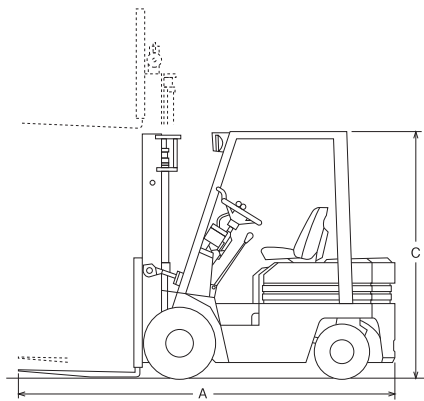

Diesel Forklift·Battery Forklift·Reach Truck

Diesel Forklift

Dimensions

Specifications

Model	FD15	FD25	FD30	FD40	FD60	FD70	FD100
Max. Rated Capacity (kg)	1,500	2,500	3,000	4,000	6,000	7,000	10,000
Dimensions (mm)	Overall Length A	3,315	3,670	3,815	4,200	4,725	5,465
	Overall Width B	1,070	1,150	1,240	1,450	1,995	2,245
	Overall Height C	2,030	2,060	2,120	2,240	2,515	2,850
	Fork Length	1,070	1,070	1,070	1,070	1,220	1,220
Max.Lifting Height (mm)	3,000	3,000	3,000	3,000	4,370	3,000	3,000
Minimum Turning Radius (mm)	1,960	2,240	2,400	2,750	3,350	3,380	3,880
Total Weight (kg)	2,640	3,700	4,300	6,230	8,680	9,580	12,530

※High-mast (4~6m) is also available

※Contact sales if exact dimensions are required

※Attachment-Extension fork

Battery Forklift

Specifications

Model	FB15	FB18	FB20	FB25	FB30	
Max. Rated Capacity (kg)	1,500	1,800	2,000	2,500	3,000	
Dimensions (mm)	Overall Length A	3,070	2,118	3,285	3,345	2,548
	Overall Width B	1,090	1,120	1,175	1,175	1,285
	Overall Height C	1,980	2,000	1,995	1,995	2,045
	Fork Length	1,070	1,070	1,070	1,070	1,070
Max.Lifting Height (mm)	3,000	3,000	3,000	4,000	4,500	
Minimum Turning Radius (mm)	1,760	1,965	1,950	2,005	2,349	
Total Weight (kg)	2,850	3,490	3,680	4,185	5,100	

※Contact sales if exact dimensions are required

Reach Truck

Specifications

Model	FBR15	FBR20	FBR25	FBR30	
Max. Rated Capacity (kg)	1,500	2,000	2,500	3,000	
Dimensions (mm)	Overall Length A	1,980	2,170	2,170	2,380
	Overall Width B	1,090	1,165	1,215	1,230
	Overall Height C	2,200	2,330	2,330	2,330
	Fork Length	1,070	1,070	1,070	1,070
Max.Lifting Height (mm)	3,000	3,000	3,000	4,000	
Minimum Turning Radius (mm)	1,555	1,750	1,940	2,240	
Total Weight (kg)	1,720	2,310	2,400	2,780	