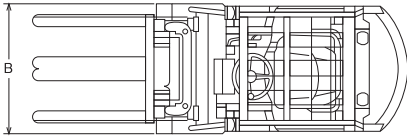

Diesel Forklift·Battery Forklift·Reach Truck

Diesel Forklift

■ Dimensions

■ Specifications

Model	FD15	FD25	FD30	FD40	FD60	FD70	FD100
Max. Rated Capacity (kg)	1,500	2,500	3,000	4,000	6,000	7,000	10,000
Dimensions (mm)	Overall Length A	3,315	3,670	3,815	4,200	4,725	5,465
	Overall Width B	1,070	1,150	1,240	1,450	1,995	2,245
	Overall Height C	2,030	2,060	2,120	2,240	2,515	2,850
	Fork Length	1,070	1,070	1,070	1,070	1,220	1,220
Max.Lifting Height (mm)	3,000	3,000	3,000	3,000	4,370	3,000	3,000
Minimum Turning Radius (mm)	1,960	2,240	2,400	2,750	3,350	3,380	3,880
Total Weight (kg)	2,640	3,700	4,300	6,230	8,680	9,580	12,530

※High-mast (4~6m) is also available

※Contact sales if exact dimensions are required

※Attachment-Extension fork

Battery Forklift

■ Specifications

Model	FB15	FB18	FB20	FB25	FB30	
Max. Rated Capacity (kg)	1,500	1,800	2,000	2,500	3,000	
Dimensions (mm)	Overall Length A	3,070	2,118	3,285	3,345	2,548
	Overall Width B	1,090	1,120	1,175	1,175	1,285
	Overall Height C	1,980	2,000	1,995	1,995	2,045
	Fork Length	1,070	1,070	1,070	1,070	1,070
Max.Lifting Height (mm)	3,000	3,000	3,000	4,000	4,500	
Minimum Turning Radius (mm)	1,760	1,965	1,950	2,005	2,349	
Total Weight (kg)	2,850	3,490	3,680	4,185	5,100	

※Contact sales if exact dimensions are required

Reach Truck

■ Specifications

Model	FBR15	FBR20	FBR25	FBR30	
Max. Rated Capacity (kg)	1,500	2,000	2,500	3,000	
Dimensions (mm)	Overall Length A	1,980	2,170	2,170	2,380
	Overall Width B	1,090	1,165	1,215	1,230
	Overall Height C	2,200	2,330	2,330	2,330
	Fork Length	1,070	1,070	1,070	1,070
Max.Lifting Height (mm)	3,000	3,000	3,000	4,000	
Minimum Turning Radius (mm)	1,555	1,750	1,940	2,240	
Total Weight (kg)	1,720	2,310	2,400	2,780	