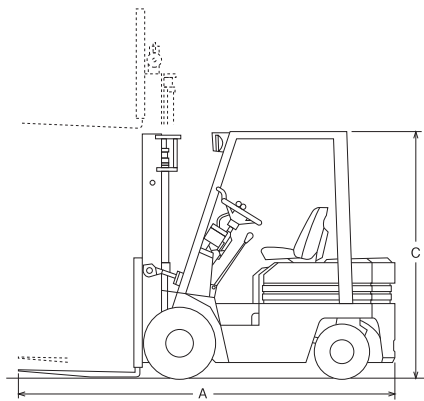

Diesel Forklift·Battery Forklift·Reach Truck

Diesel Forklift

■ Dimensions

■ Specifications

Model	FD15	FD25	FD30	FD40	FD60	FD70	FD100
Max. Rated Capacity (kg)	1,500	2,500	3,000	4,000	6,000	7,000	10,000
Dimensions (mm)	Overall Length A	3,315	3,670	3,815	4,200	4,725	5,465
	Overall Width B	1,070	1,150	1,240	1,450	1,995	2,245
	Overall Height C	2,030	2,060	2,120	2,240	2,515	2,850
	Fork Length	1,070	1,070	1,070	1,070	1,220	1,220
Max.Lifting Height (mm)	3,000	3,000	3,000	3,000	4,370	3,000	3,000
Minimum Turning Radius (mm)	1,960	2,240	2,400	2,750	3,350	3,380	3,880
Total Weight (kg)	2,640	3,700	4,300	6,230	8,680	9,580	12,530

※High-mast (4~6m) is also available

※Contact sales if exact dimensions are required

※Attachment-Extension fork

Battery Forklift

■ Specifications

Model	FB15	FB18	FB20	FB25	FB30	
Max. Rated Capacity (kg)	1,500	1,800	2,000	2,500	3,000	
Dimensions (mm)	Overall Length A	3,070	2,118	3,285	3,345	2,548
	Overall Width B	1,090	1,120	1,175	1,175	1,285
	Overall Height C	1,980	2,000	1,995	1,995	2,045
	Fork Length	1,070	1,070	1,070	1,070	1,070
Max.Lifting Height (mm)	3,000	3,000	3,000	4,000	4,500	
Minimum Turning Radius (mm)	1,760	1,965	1,950	2,005	2,349	
Total Weight (kg)	2,850	3,490	3,680	4,185	5,100	

※Contact sales if exact dimensions are required

Reach Truck

■ Specifications

Model	FBR15	FBR20	FBR25	FBR30	
Max. Rated Capacity (kg)	1,500	2,000	2,500	3,000	
Dimensions (mm)	Overall Length A	1,980	2,170	2,170	2,380
	Overall Width B	1,090	1,165	1,215	1,230
	Overall Height C	2,200	2,330	2,330	2,330
	Fork Length	1,070	1,070	1,070	1,070
Max.Lifting Height (mm)	3,000	3,000	3,000	4,000	
Minimum Turning Radius (mm)	1,555	1,750	1,940	2,240	
Total Weight (kg)	1,720	2,310	2,400	2,780	