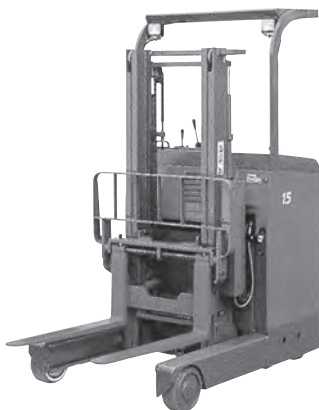

Diesel Forklift·Battery Forklift·Reach Truck

Diesel Forklift

■ Dimensions

■ Specifications

Model	FD15	FD25	FD30	FD40	FD60	FD70	FD100
Max. Rated Capacity (kg)	1,500	2,500	3,000	4,000	6,000	7,000	10,000
Dimensions (mm)	Overall Length A	3,315	3,670	3,815	4,200	4,725	5,465
	Overall Width B	1,070	1,150	1,240	1,450	1,995	2,245
	Overall Height C	2,030	2,060	2,120	2,240	2,515	2,850
	Fork Length	1,070	1,070	1,070	1,070	1,220	1,220
Max.Lifting Height (mm)	3,000	3,000	3,000	3,000	4,370	3,000	3,000
Minimum Turning Radius (mm)	1,960	2,240	2,400	2,750	3,350	3,380	3,880
Total Weight (kg)	2,640	3,700	4,300	6,230	8,680	9,580	12,530

※High-mast (4~6m) is also available

※Contact sales if exact dimensions are required

※Attachment-Extension fork

Battery Forklift

■ Specifications

Model	FB15	FB18	FB20	FB25	FB30	
Max. Rated Capacity (kg)	1,500	1,800	2,000	2,500	3,000	
Dimensions (mm)	Overall Length A	3,070	2,118	3,285	3,345	2,548
	Overall Width B	1,090	1,120	1,175	1,175	1,285
	Overall Height C	1,980	2,000	1,995	1,995	2,045
	Fork Length	1,070	1,070	1,070	1,070	1,070
Max.Lifting Height (mm)	3,000	3,000	3,000	4,000	4,500	
Minimum Turning Radius (mm)	1,760	1,965	1,950	2,005	2,349	
Total Weight (kg)	2,850	3,490	3,680	4,185	5,100	

※Contact sales if exact dimensions are required

Reach Truck

■ Specifications

Model	FBR15	FBR20	FBR25	FBR30	
Max. Rated Capacity (kg)	1,500	2,000	2,500	3,000	
Dimensions (mm)	Overall Length A	1,980	2,170	2,170	2,380
	Overall Width B	1,090	1,165	1,215	1,230
	Overall Height C	2,200	2,330	2,330	2,330
	Fork Length	1,070	1,070	1,070	1,070
Max.Lifting Height (mm)	3,000	3,000	3,000	4,000	
Minimum Turning Radius (mm)	1,555	1,750	1,940	2,240	
Total Weight (kg)	1,720	2,310	2,400	2,780	