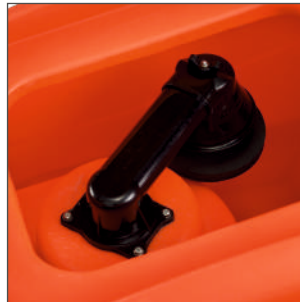

ADDING VALUE

Superior technology for cleaning

RootsScrub E 4545

Mains Operated Automatic Scrubber Drier

E 4545

Extremely maneuverable, compact,
easy to operate, 1800 m² cleanliness/hour

Roots -
Perfect from
product
to service

RootsScrub E 4545 up to 1,800 m² cleanliness/hour.

- Easy guidance, excellent steering and high degree of maneuverability • Self propelled • Optimum vacuuming of dirt water even when negotiating corners thanks to the straight squeegee with spring suspension • Brush exchange at the press of a button • Excellent view of the control panel • Optimum view of the working area and protruding brush head • Easy cleaning of aisles & corners • Squeegee lips can be exchanged without tools • Extremely tough • Service friendly • Non-corrosive, robust rotomoulded tanks are resistant to damage • Easy access to all components

Ergonomic handle for operators of any height. Excellent view of the area to be cleaned.

Easy tank cleaning, thanks to the large tank opening. Tank can be emptied quickly and easily via the large outlet hose. Overflow protection for the dirty water tank.

The straight, floating squeegee makes working close to edges possible and ensures that no water streaks remain even when negotiating corners.

Brushes can be changed quickly without the need for any tools at the push of a button.