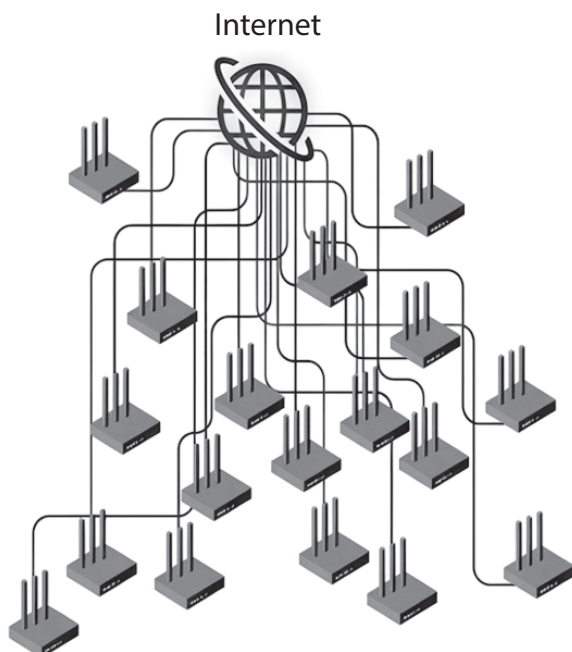

PicoCELA (Wireless Mesh Wi-Fi Communication System)

Wireless Mesh Wi-Fi Communication System

(New)

Specifications

Brand	PicoCELA
Model	PCWL-0511
Indoor/outdoor	Outdoor
Casing Size L x D x H (mm)	272 x 248 x 83 (Excluding the antenna); 272 x 590 x 83 (With antenna)
Weight	2.2Kg (Excluding the antenna) / 2.9Kg (With antenna)
Wireless Specifications	2.4GHz: 802.11b/g/n/ax 5.0GHz: 802.11a/n/ac/a
Data Speed	Max rate: 4.8Gbps
MIMO Spatial Stream	4x4
Peak Antenna Gain	2.4GHz: MAX4.5dBi 5.0GHz: MAX7.0dBi
Bluetooth	4.1
Adaptive Channel Recovery	○
PoE	PoE Power Supply PoE+ (IEEE802.3at)
External Interface	2.5GbEx 2
Power Consumption	Max 30W
AC Adapter Compatible	○ Option
Waterproof Performance	IP67
Operating Temperature	-30~60°C
Waterproof and dustproof	IP67

Access points automatically and constantly select the optimal path and connect based on radio conditions. This makes expansion and relocation easy, with no configuration changes required. It also features high wireless speed stability. Traditionally, LAN cable wiring and wireless setup was complex...

=> With PicoCELA, just place access points wherever you want coverage (Requires AC200V Power. Optional portable batteries are also available):

General access points

PicoCELA access points