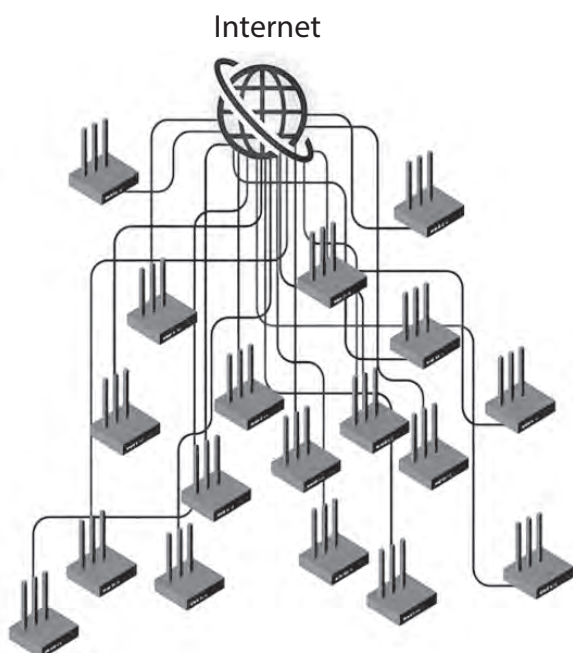

General access points